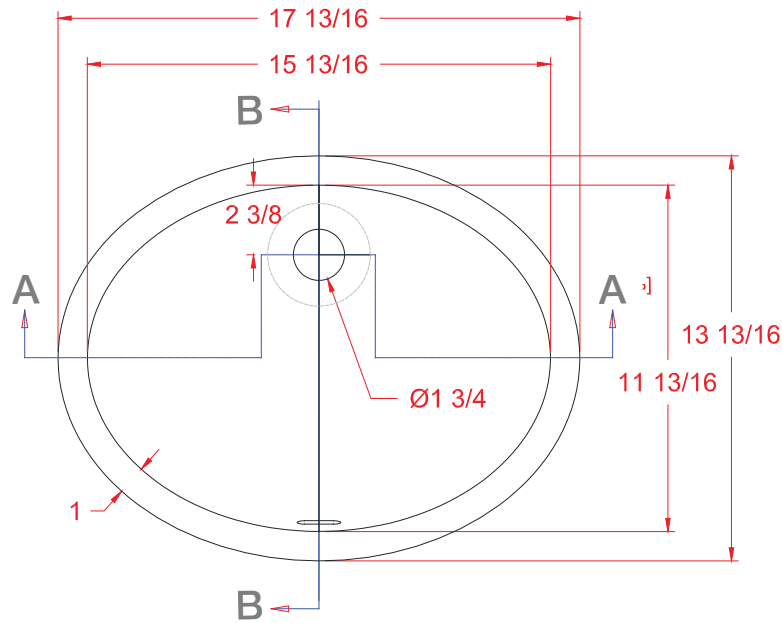

VANITY BOWL 1612

SECTION B-B

SECTION A-A

SECTION B-B

Everform™

SOLID SURFACE *by* FORMICA GROUP